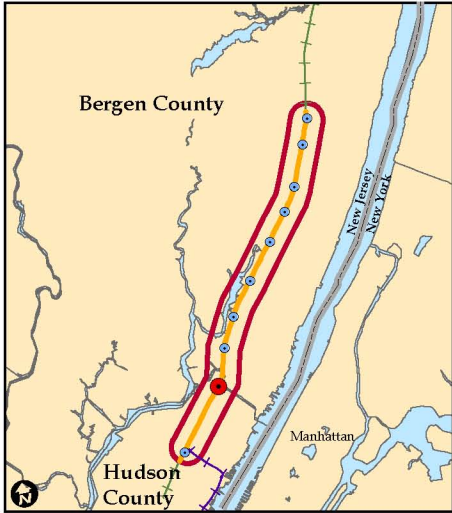

# 91st Street Station Location

-  Proposed Northern Branch Alignment
-  Proposed Station Platform
-  Proposed Parking Area
-  Municipal Boundary/ NJ Meadowlands District